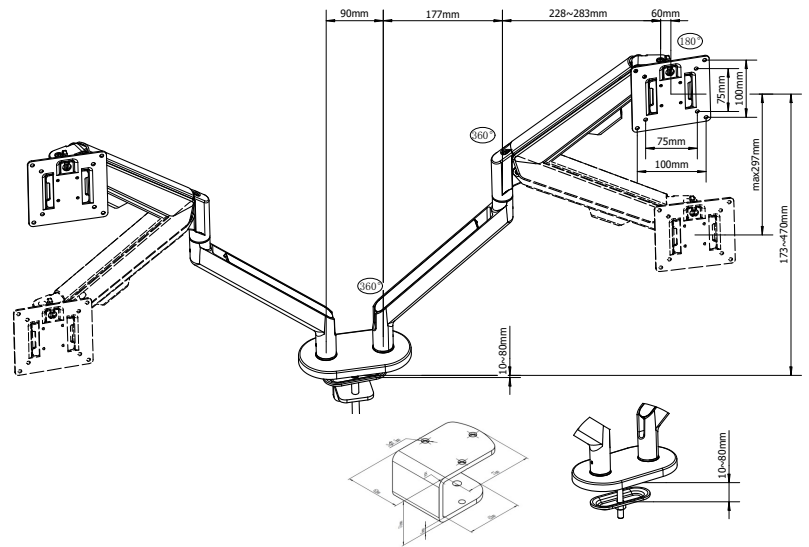

Serene Dual Arm

Product Specification

Product code	CMS3153 – White
Weight capacity	2-9kg (per monitor)
Max Screen Size	2 x 32"
VESA	75mm & 100mm VESA compliant
Movement	Height adjustment, VESA tilt, and VESA rotate
Height adjustment	Max height adjustment 297mm
Tilt	$\pm 90^\circ$

Additional Information

- Dual gas assisted height adjustment
- Quick and easy set up
- Easy disassembly aids recycling
- Made from 85% of single use material (aluminium)
- Quick Release VESA Head
- Includes Regular desk clamp, Baby C desk clamp (25mm tops) and through desk fixings
- Available in a choice of 3 colours:
 - White – CMS3153 – RAL 9010
 - Black – CMS3154 – RAL 9011
 - Silver – CMS3178 – RAL 9022